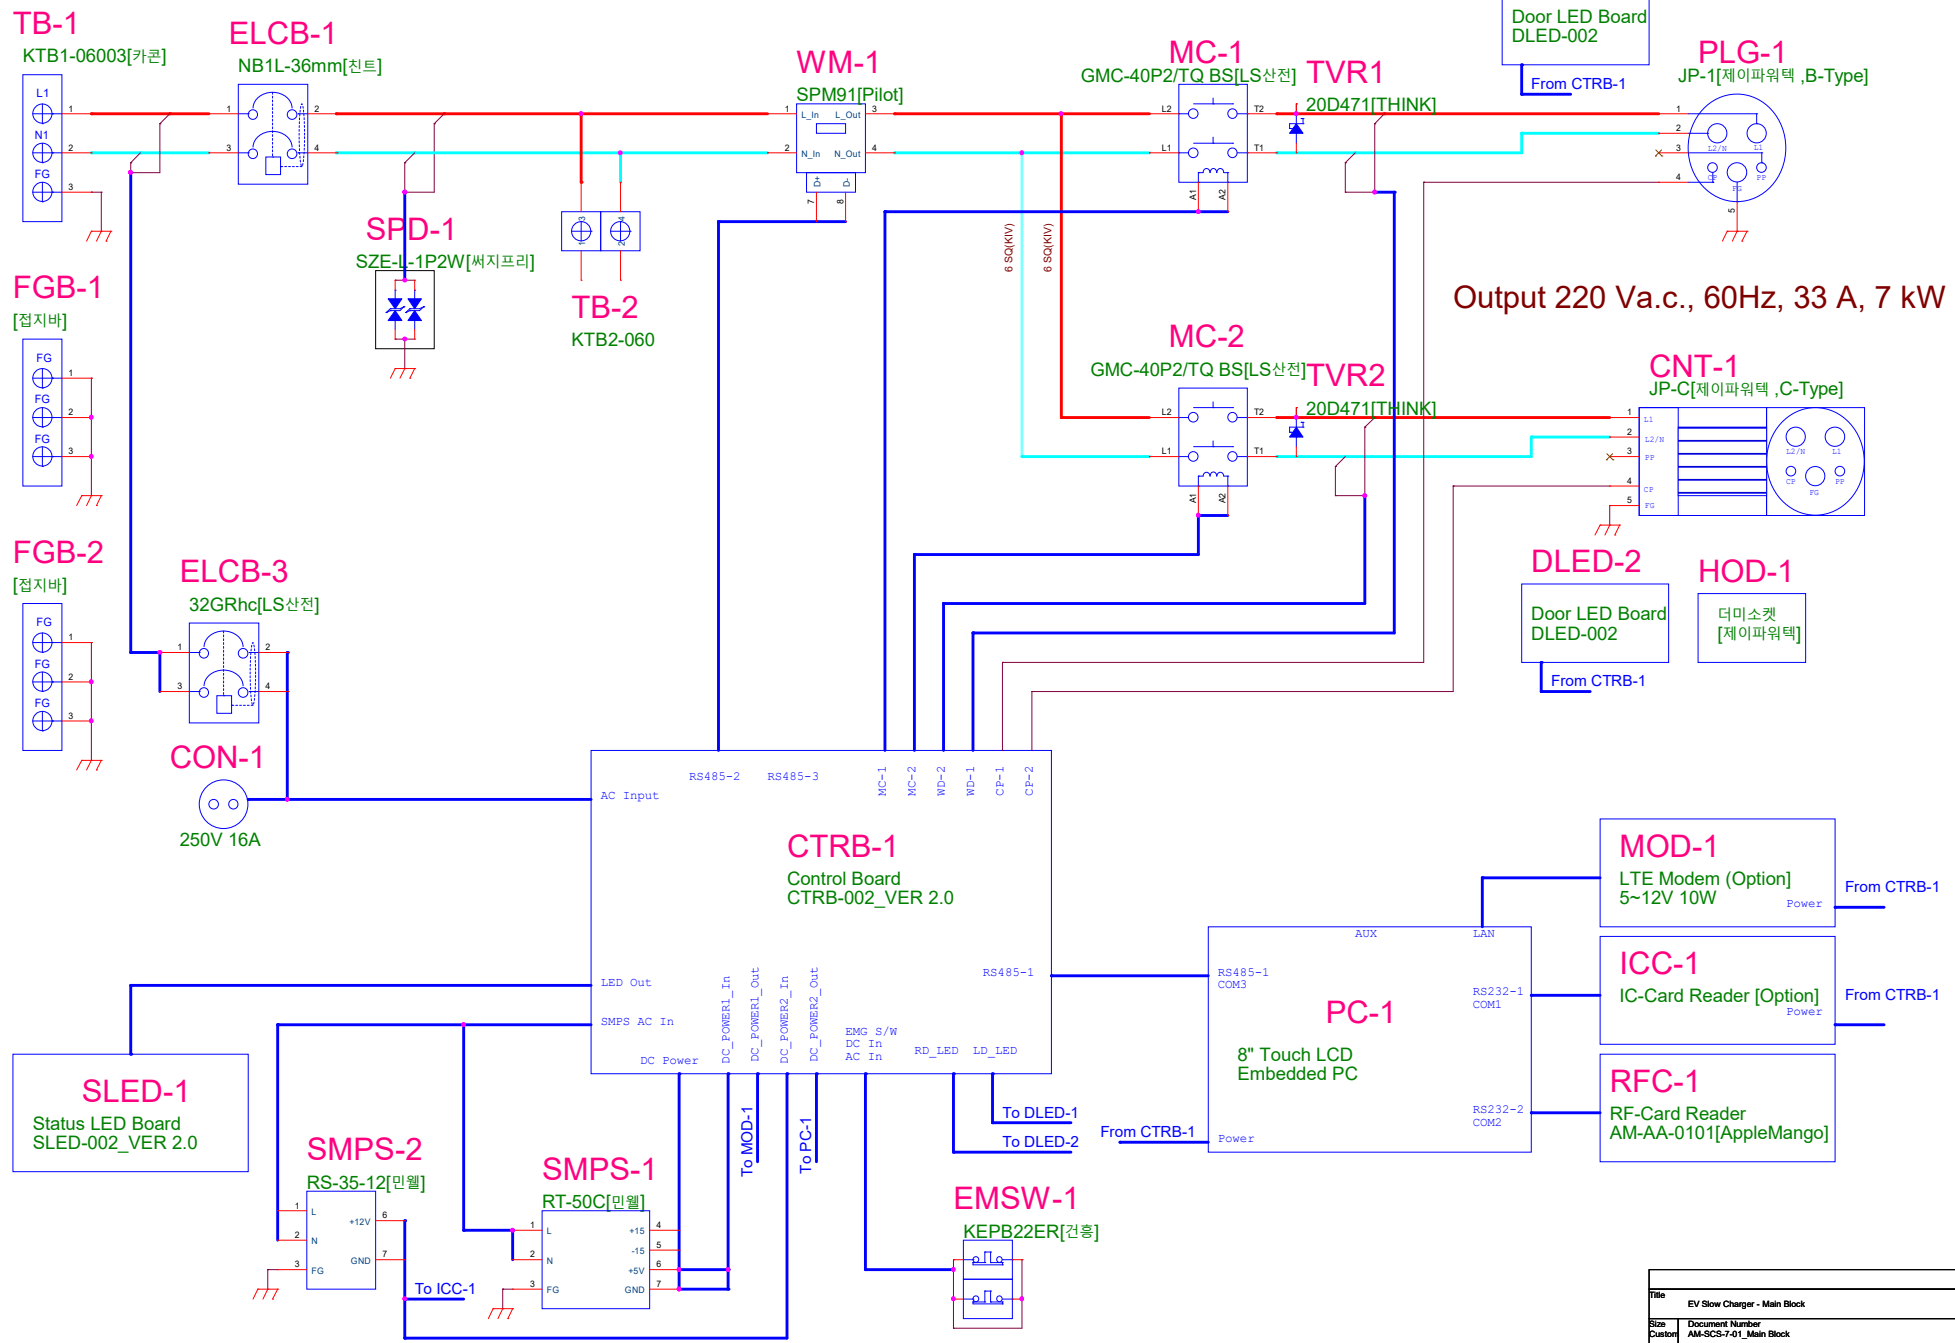

작성	검토	검토	승인

Slow Charger - Main Block(20210312)

AM-SCS-7-01

Input
220 Va.c., 60Hz, 33 A, 7 kW

Output 220 Va.c., 60Hz, 33 A, 7 kW

Title	EV Slow Charger - Main Block		
Size	Document Number	Rev	
Customer	AM-SCS-7-01_Main Block	2.0	
Date:	Friday, March 12, 2021	Sheet	1 of 1